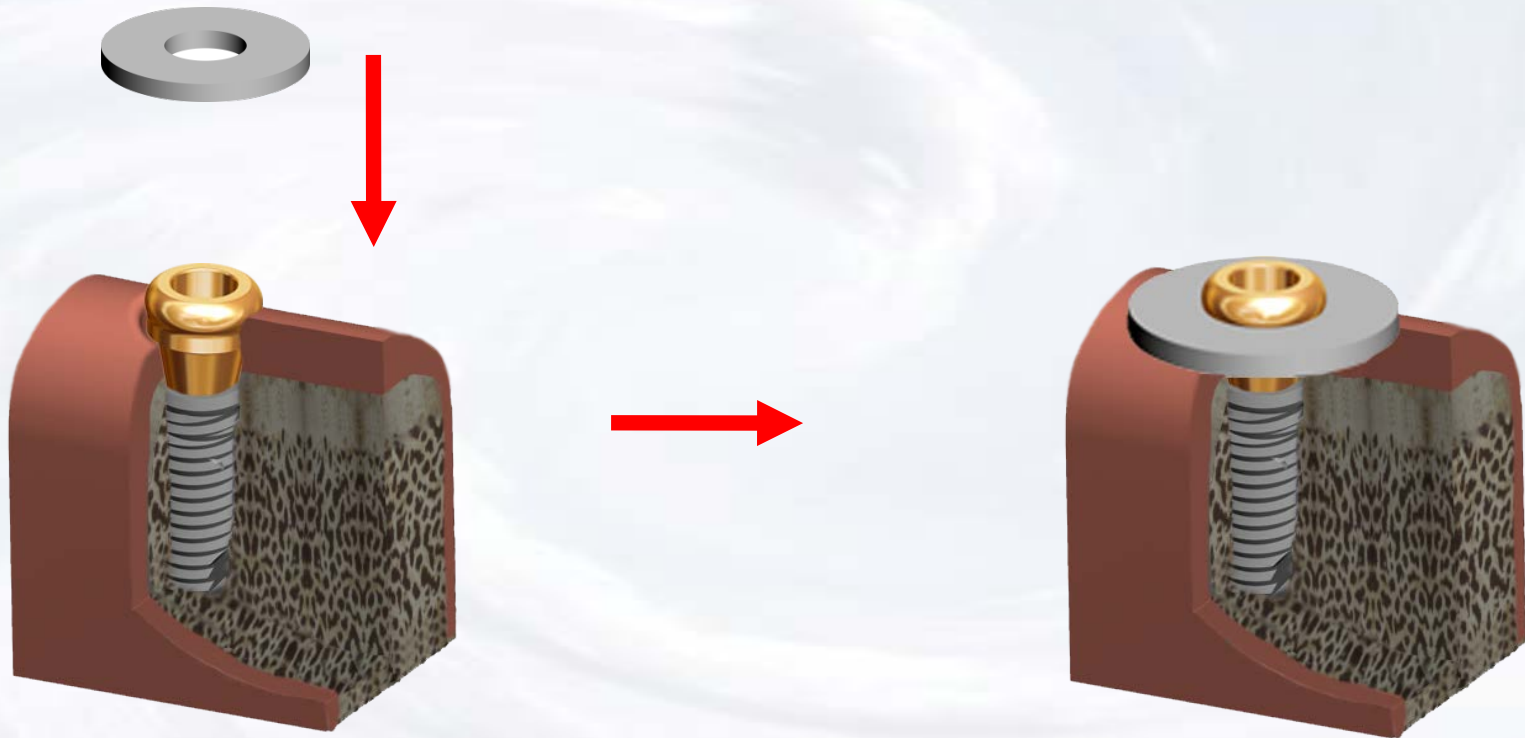

Overdenture Chairside Technique with Super Snap

Put silicon blackout
ring on the abutment

Blue Sky Bio