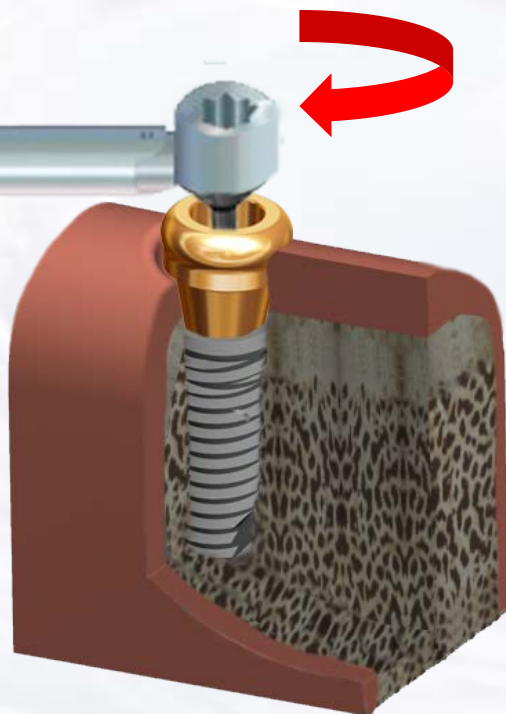

# Overdenture Chairside Technique with Super Snap

Assemble screw driver with  
Thumb Knob

Remove healing abutment  
from implant

Blue Sky Bio

# Overdenture Chairside Technique with Super Snap

Blue Sky Bio

# Overdenture Chairside Technique with Super Snap

Insert the Hex Driver within the 30Ncm torque ratchet

Insert driver into abutment and turn torque ratchet clockwise until torque of 30 Ncm is reached and the head of the ratchet releases