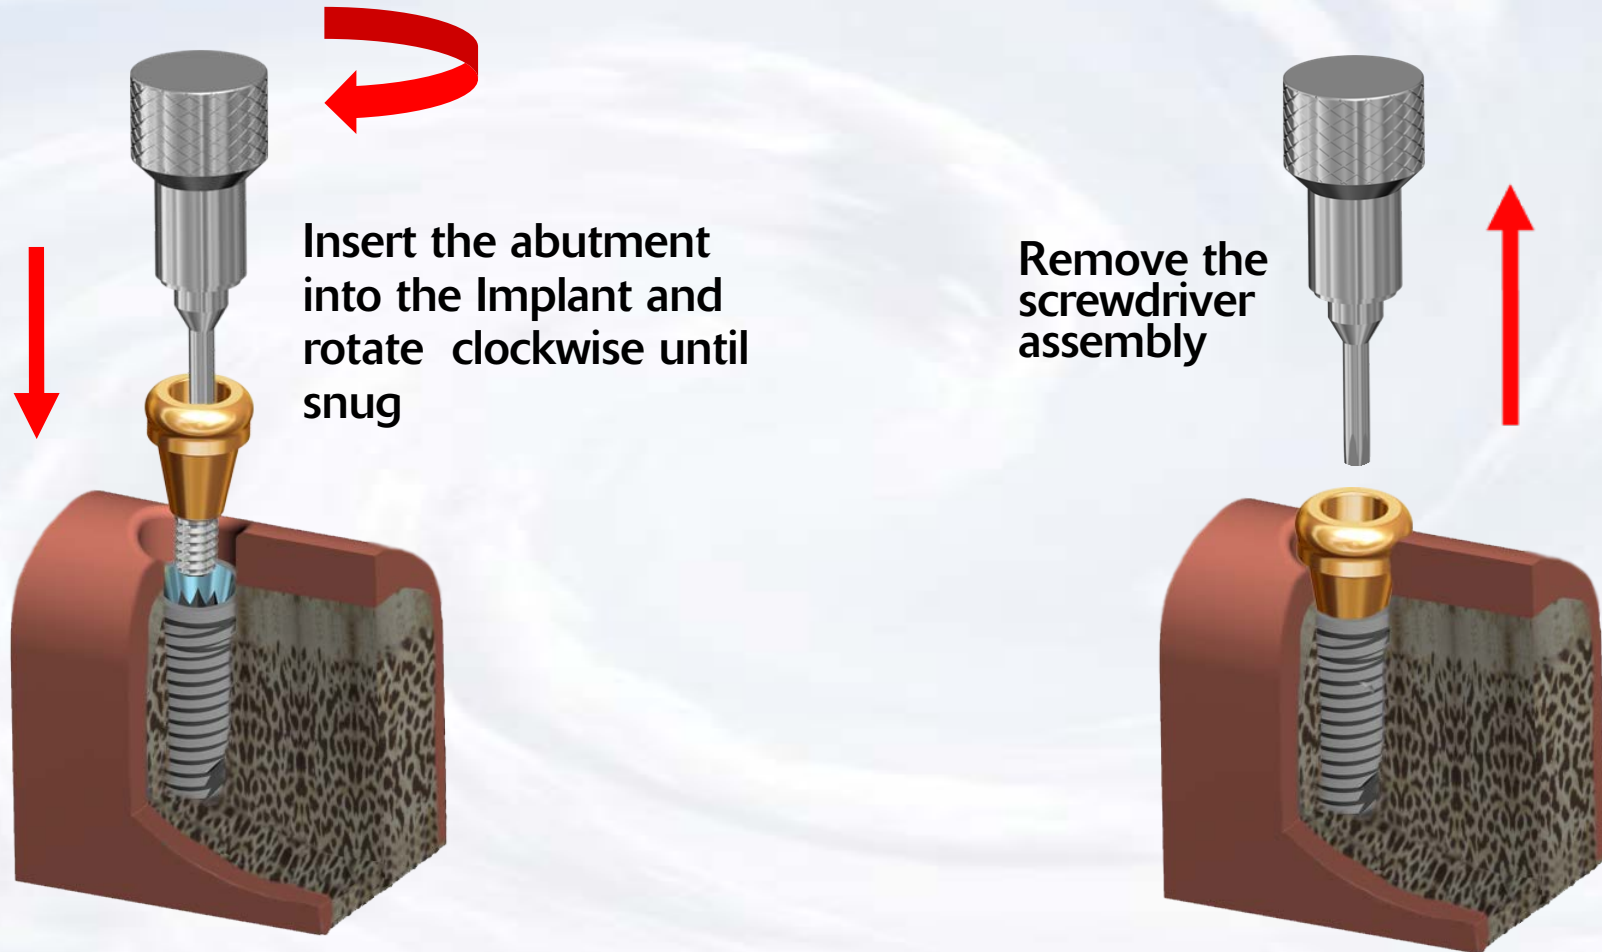

# Overdenture Chairside Technique with Super Snap

Assemble screw driver with  
Thumb Knob

Remove healing abutment  
from implant

Blue Sky Bio

# Overdenture Chairside Technique with Super Snap

Blue Sky Bio

# Overdenture Chairside Technique with Super Snap

Insert the Hex Driver within the 30Ncm torque ratchet

Insert driver into abutment and turn torque ratchet clockwise until torque of 30 Ncm is reached and the head of the ratchet releases