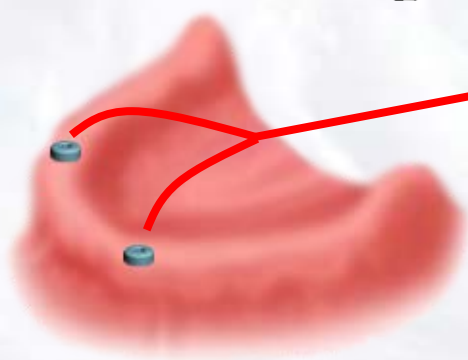

# Overdenture Chairside Technique with Super Snap

Assemble screw driver with  
Thumb Knob

Remove healing abutment  
from implant

Blue Sky Bio

# Overdenture Chairside Technique with Super Snap

Blue Sky Bio

# Overdenture Chairside Technique with Super Snap

Insert the Hex Driver within the 30Ncm torque ratchet

Insert driver into abutment and turn torque ratchet clockwise until torque of 30 Ncm is reached and the head of the ratchet releases