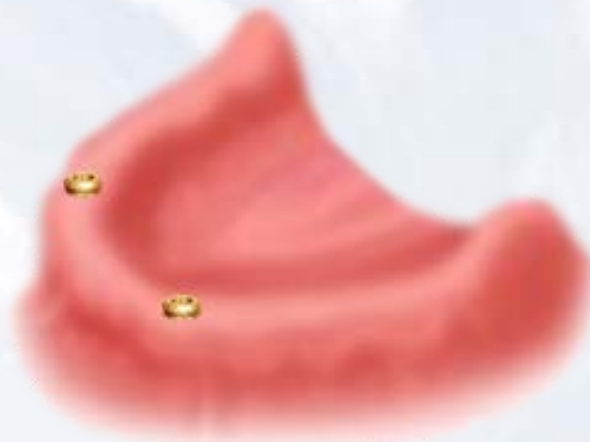

# Overdenture Chairside Technique with Super Snap

Assemble screw driver with  
Thumb Knob

Remove healing abutment  
from implant

Blue Sky Bio

# Overdenture Chairside Technique with Super Snap

Blue Sky Bio

# Overdenture Chairside Technique with Super Snap

Insert the Hex Driver within the 30Ncm torque ratchet

Insert driver into abutment and turn torque ratchet clockwise until torque of 30 Ncm is reached and the head of the ratchet releases