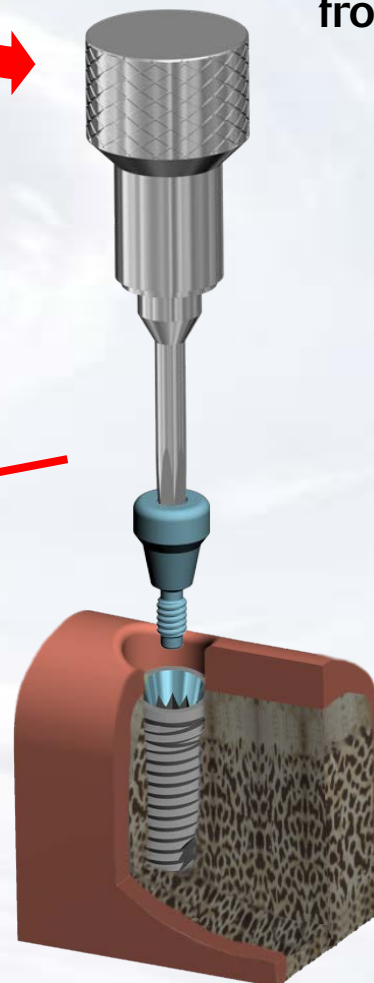

# Overdenture Chairside Technique with Super Snap

Assemble screw driver with  
Thumb Knob

Remove healing abutment  
from implant

Blue Sky Bio

# Overdenture Chairside Technique with Super Snap

Blue Sky Bio

# Overdenture Chairside Technique with Super Snap

Insert the Hex Driver within the 30Ncm torque ratchet

Insert driver into abutment and turn torque ratchet clockwise until torque of 30 Ncm is reached and the head of the ratchet releases